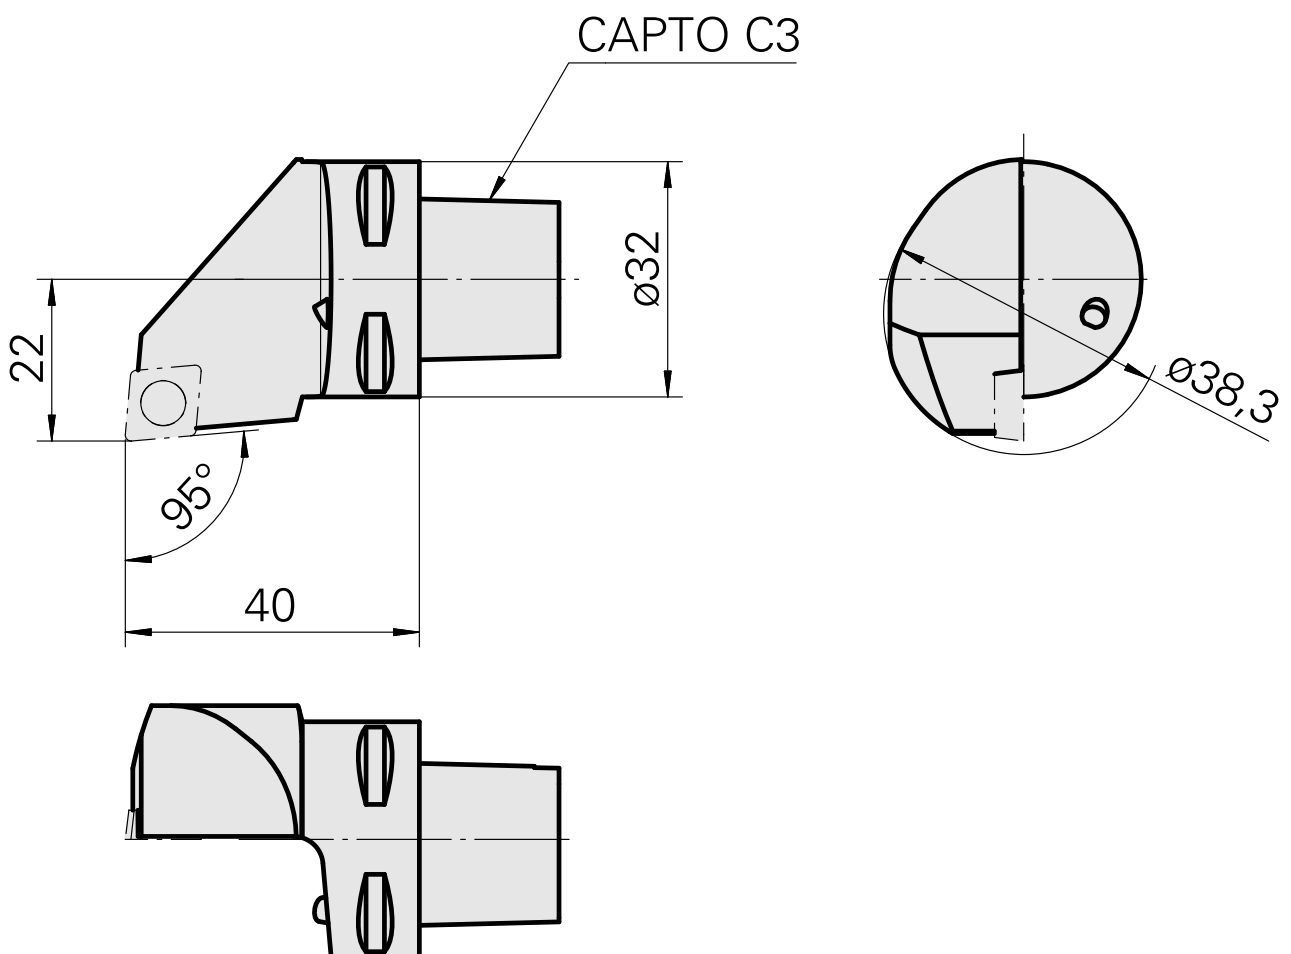

INDEX CAPTO C3 for CC.. 09T3.., right, with gripper groove

Technical data

TH accessories category

INDEX CAPTO C3

Mounting

for CC.. 09T3..

Quick change inserts

Turning tool holder