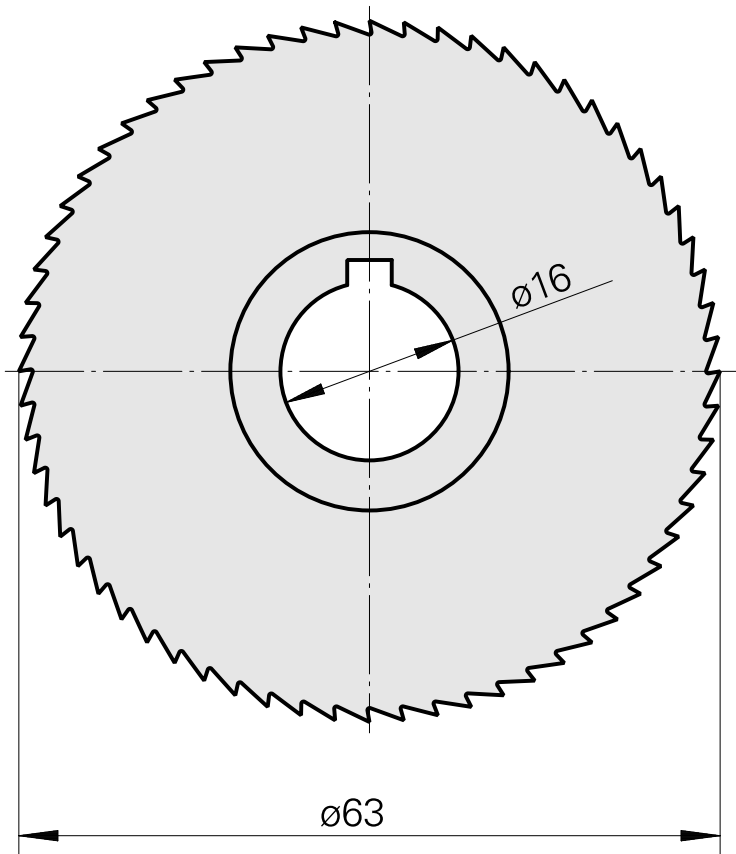

Saw blade, circular saw blade width 0.6 mm (0.023")

Technical data

TH accessories category

Circular saw blade d63

Tool mounting

16mm

10358779
223010.6306

INDEX