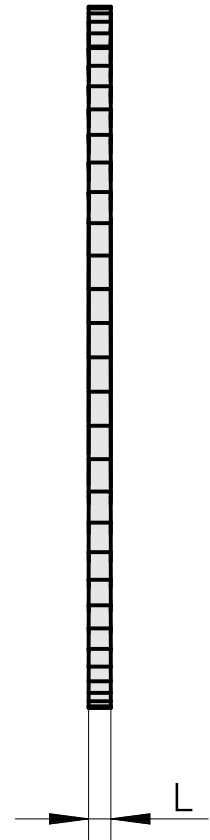

Saw blade, circular saw blade width 0.6 mm (0.023")

Technical data

TH accessories category

Circular saw blade d63

Tool mounting

16mm

10358779
223010.6306

INDEX