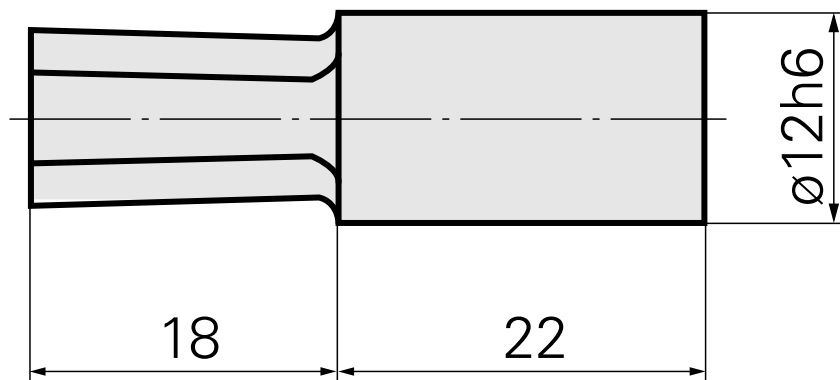

拉刀 SW17 mm

Technical data

刀座附件类别
夹具
刀具夹具

拉刀
SW17 mm
12mm

Documents

No downloads available for this product