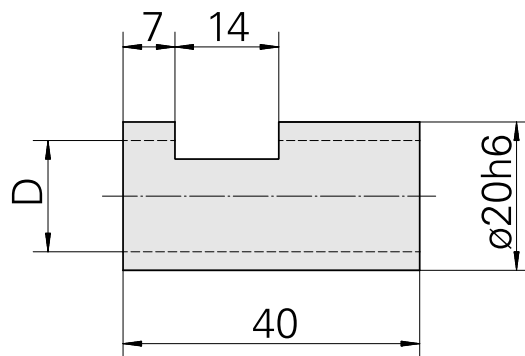

Clamping sleeve D20/ 15mm

Technical data

TH accessories category	Clamping sleeve
Mounting	D20
Tool mounting	15mm

10345528
993120.1500

INDEX

Documents

No downloads available for this product