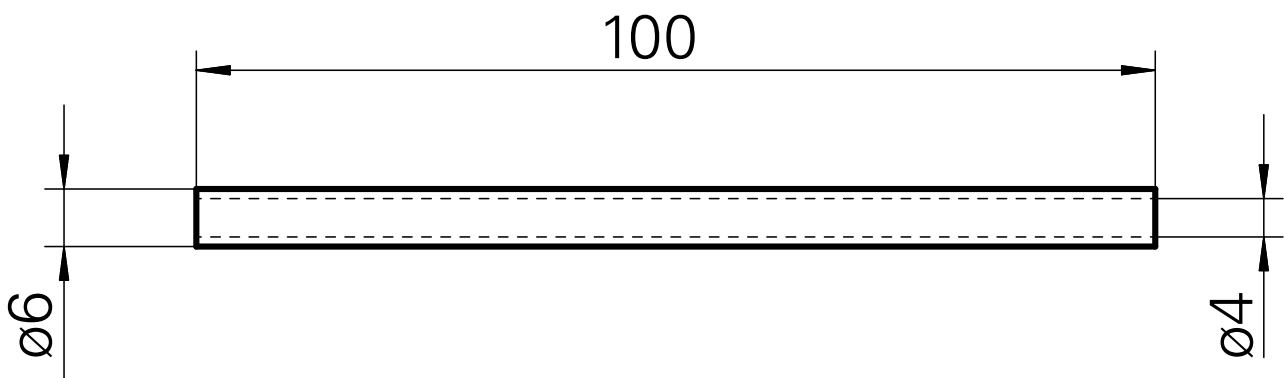

Coolant tube, L=100 mm (3.93")

Technical data

TH accessories category

Cooling lubricant tube

Mounting

D6

Documents

No downloads available for this product