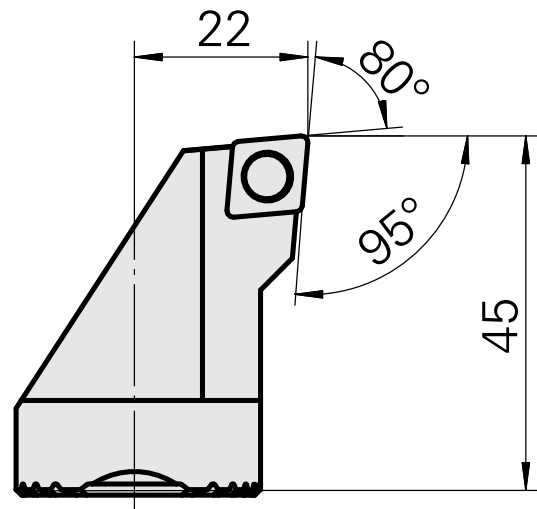

## Boring head for CC.. 09T3..

### Technical data

<b>Mounting</b>	for CC.. 09T3..
<b>Cooling</b>	internal
<b>Pressure</b>	50 bar
<b>X [mm]</b>	45 (1.77")
<b>Z [mm]</b>	22 (0.87)
<b>INDEX TRAUB products</b>	G220.3 • R200 • TNX65/42 • TNX220.3