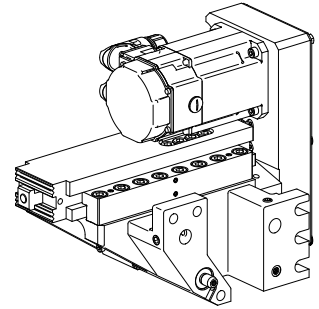

slide X-axis

Technical data

Machining position

INDEX TRAUB产品

MS16-6 • MS16-6 Plus

No 3-side view is currently available for this product

Documents

No downloads available for this product

Accessories

Optional accessories

Quad-Ring® Seal

[quad-ring](#)

Product ID : 10606686

Previous product ID : 479112.0102

manufacturer product line Trelleborg	TSS material no.	Cord size 2.62 Millimeter	manufacturer product line Quad-Ring® Seal
---	------------------	------------------------------	--

O-Rings

[O-RING](#)

Product ID : 10720281

Previous product ID : 479100.0102

manufacturer product line Trelleborg	TSS material no.	Cord size 2 Millimeter	manufacturer product line O-ring
---	------------------	---------------------------	-------------------------------------

[Gasket ring](#)

Product ID : 10866740

Previous product ID : 479103.1542

manufacturer product line Trelleborg	TSS material no.	Cord size 2.62 Millimeter	manufacturer product line O-ring
---	------------------	------------------------------	-------------------------------------