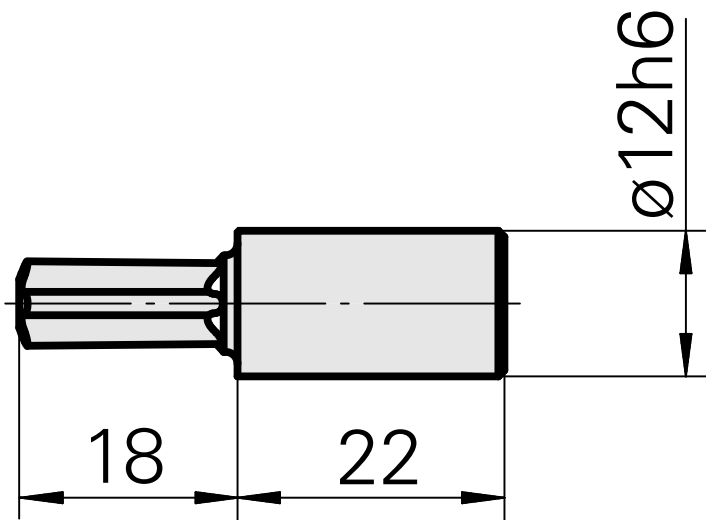

Broach Torx 70

Technical data

TH accessories category	Broach
Mounting	Torx 70
Tool mounting	12mm

Documents

No downloads available for this product