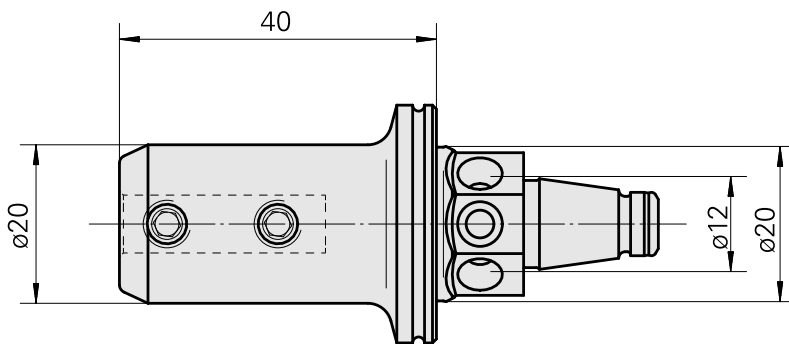

### Technical data

TH accessories category

WFB 20-12

Mounting

Horn Type 110

Quick change inserts

Horn S-Mini