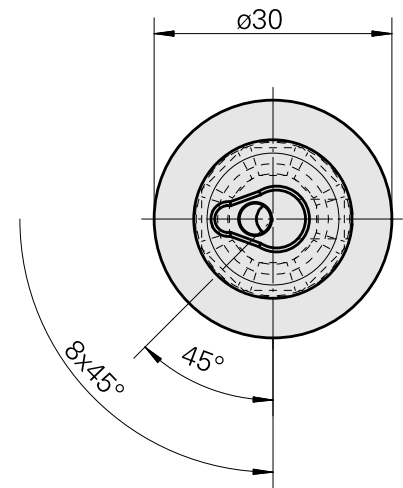

### Technical data

TH accessories category

WFB 20-12

Mounting

Horn Type 110

Quick change inserts

Horn S-Mini