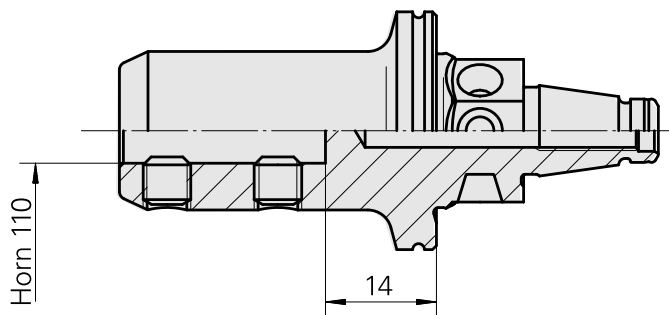

### Technical data

TH accessories category

WFB 20-12

Mounting

Horn Type 110

Quick change inserts

Horn S-Mini