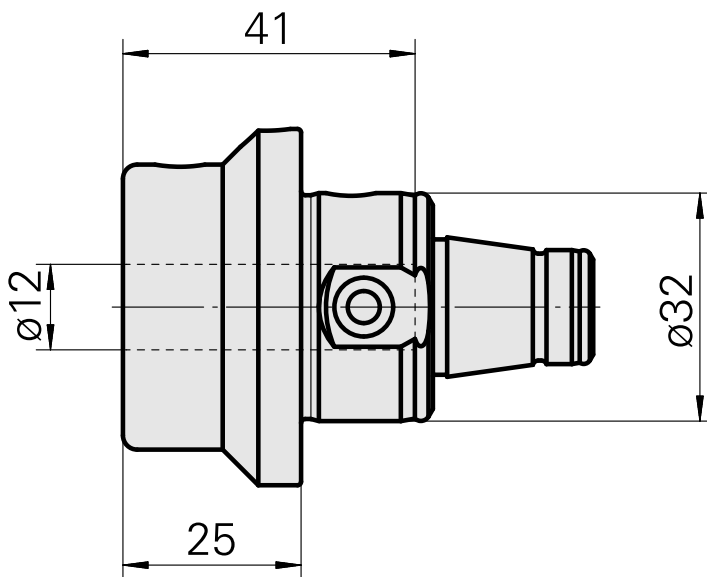

### Technical data

TH accessories category

WFB 32-20

Mounting

D12

Quick change inserts

Weldon mounting