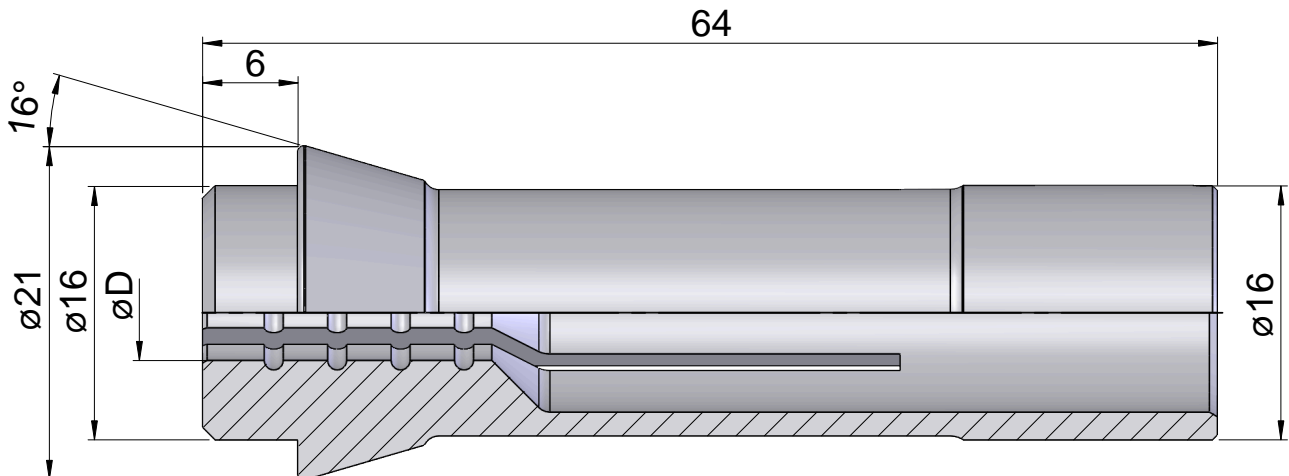

Clamping collet 1212E/F16 Ø=13,00

Technical data

There are currently no additional technical features stored for this product

Documents

No downloads available for this product