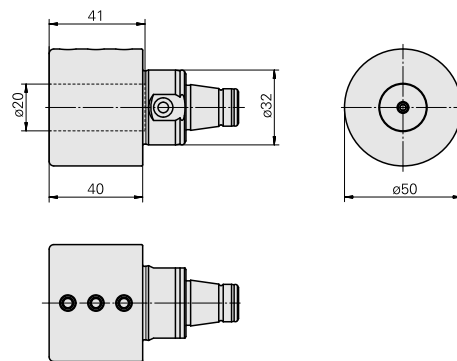

WFB 32-20 D20

Technical data

刀座附件类别
夹具
快换夹头

WFB 32-20
D20
Weldon刀柄

Documents

No downloads available for this product

Accessories

Optional accessories

Tool holder accessories

[Clamping sleeve D20/ 12mm](#)

Product ID : 10615404

Previous product ID : W37610.2012

TH accessories
category
Clamping sleeve

Mounting
D20

Tool mounting
12mm

Other accessories

[安装套 D20](#)

Product ID : 10994732

Previous product ID : W62220.01--

[带肩安装套 D20](#)

Product ID : 10063939

Previous product ID : W68510.04--

[Clamping sleeve D20](#)

Product ID : 10224403