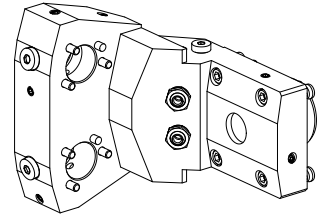

Basic holder KPS 45 D24 (0.94 "), double

Technical data

Shank KPS	KPS 45
Drive	not live
Cooling	external and internal
Mounting	D24
Pressure	80 bar, internal 120 bar opt.
X [mm]	85 (3.35")
Y [mm]	±9°
Z [mm]	-82 (-3.23)
INDEX TRAUB products	TNL32-11 • TNL32

[Mount D13 \(0.51 "\)](#)

Product ID : 10301866

Previous product ID : W9991100

Drive not live	Mounting D13	reversible 180° no	X [mm] -
Y [mm] -	Z [mm] -		

[Mount D12 \(0.47 "\)](#)

Product ID : 10069528

Previous product ID : W9990530