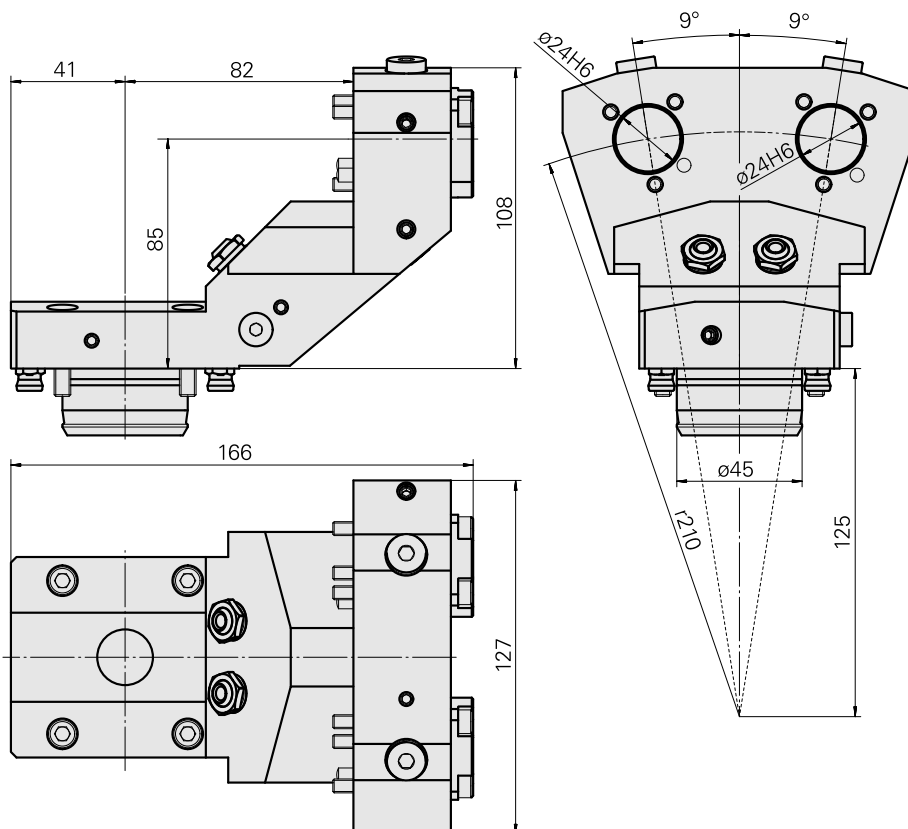

Basic holder KPS 45 D24 (0.94 "), double

Technical data

Shank KPS	KPS 45
Drive	not live
Cooling	external and internal
Mounting	D24
Pressure	80 bar, internal 120 bar opt.
X [mm]	85 (3.35")
Y [mm]	±9°
Z [mm]	-82 (-3.23)
INDEX TRAUB products	TNL32-11 • TNL32

[Mount D13 \(0.51 "\)](#)

Product ID : 10301866

Previous product ID : W9991100

Drive not live	Mounting D13	reversible 180° no	X [mm] -
Y [mm] -	Z [mm] -		

[Mount D12 \(0.47 "\)](#)

Product ID : 10069528

Previous product ID : W9990530

Mount D16 (0.63 ")

Product ID : 10506517

Previous product ID : W9990105

Drive not live	Cooling internal	Mounting D16	Pressure 80 bar
X [mm] 36 (1.42")	Y [mm] -	Z [mm] -	INDEX TRAUB products ABC65 • TNK42/65 • TNL18 • TNL20 • TNL32-11 • TNL32 • TNL32-11 compact • TNL20-11 • TNL32 compact • TNK40.2-10 • TNL20.2 • TNK40.2