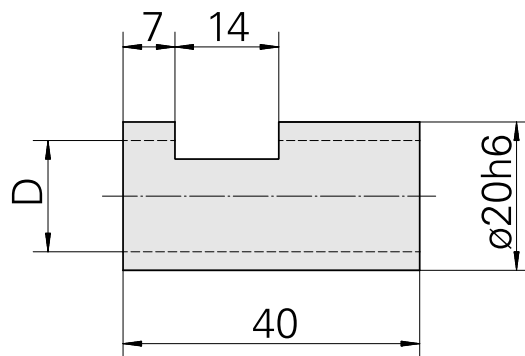

Clamping sleeve D20/ 11mm

Technical data

TH accessories category	Clamping sleeve
Mounting	D20
Tool mounting	11mm

Documents

No downloads available for this product