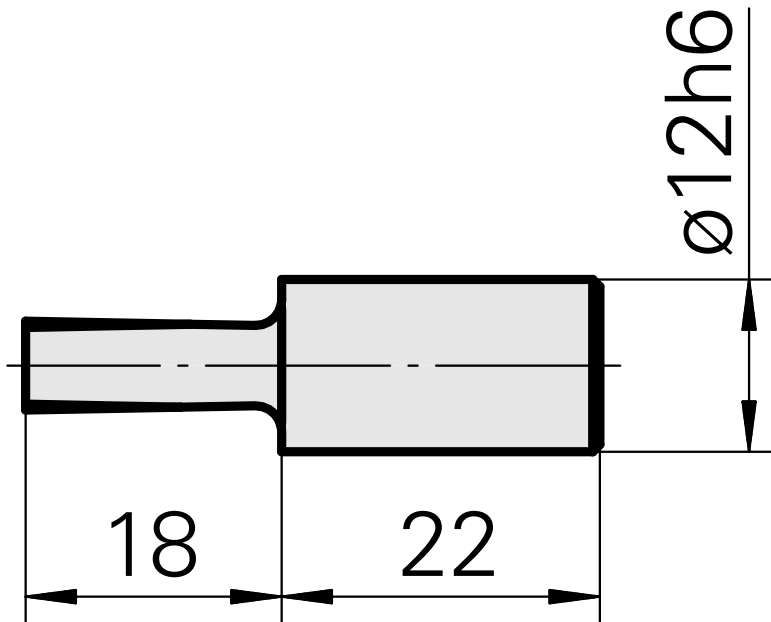

拉刀 Vkt.10 mm

Technical data

TH accessories category

Broach

Mounting

Vkt.10 mm

Tool mounting

12mm