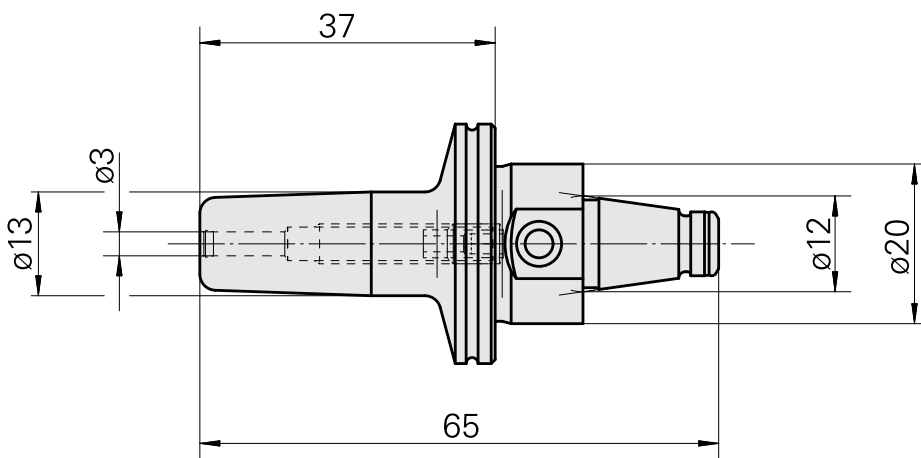

### Technical data

TH accessories category

WFB 20-12

Mounting

Shrink-fit mounting D3

Quick change inserts

shrink-fit mounting

## **Accessories**

Optional accessories

**Other accessories**

[Adjusting screw M 5x10](#)

Product ID : 10674886

Previous product ID : 326793

---