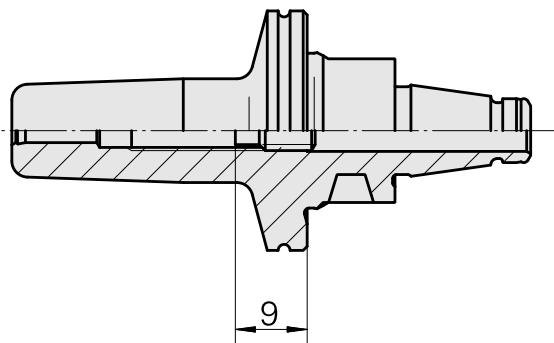

### Technical data

TH accessories category

WFB 20-12

Mounting

Shrink-fit mounting D3

Quick change inserts

shrink-fit mounting