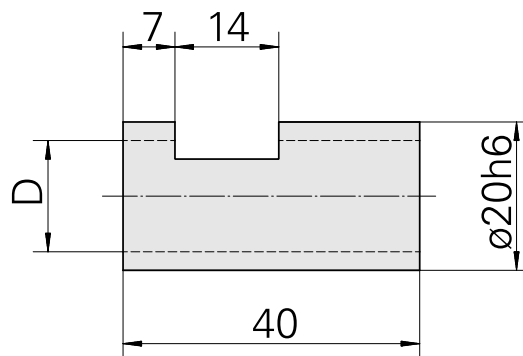

Clamping sleeve D20/ 16mm

Technical data

| | |
|-------------------------|-----------------|
| TH accessories category | Clamping sleeve |
| Mounting | D20 |
| Tool mounting | 16mm |

Documents

No downloads available for this product