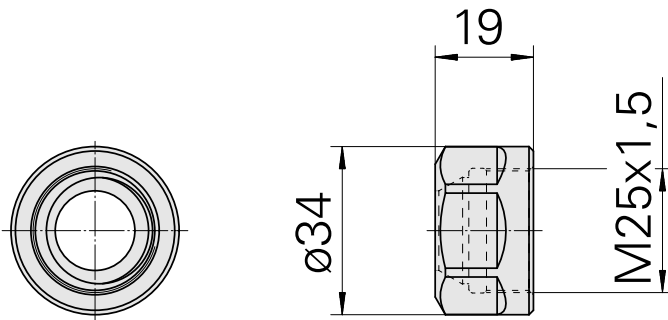

Clamping nut

Technical data

TH accessories category

Clamping nut

Mounting

ER20

Collet type

ER 20

Clamping nut type

Female thread

Documents

No downloads available for this product