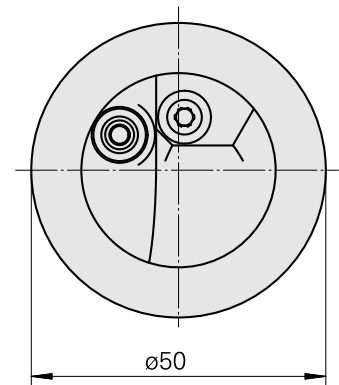

WFB 32-20 Horn 型号 B114, 左

Technical data

刀座附件类别
夹具
快换夹头

WFB 32-20
Horn 型号 B114, 左
Horn S-Mini

Documents

No downloads available for this product