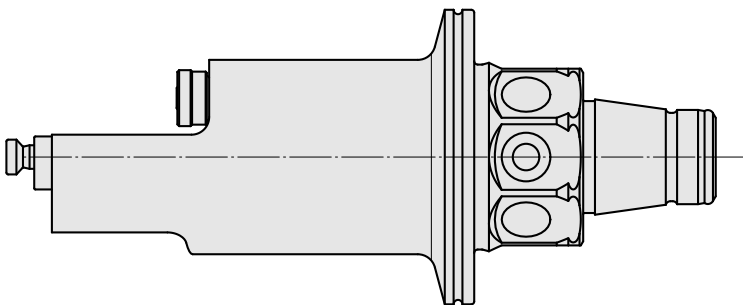

WFB 32-20 Horn 型号 B114, 左

Technical data

刀座附件类别
夹具
快换夹头

WFB 32-20
Horn 型号 B114, 左
Horn S-Mini

Documents

No downloads available for this product