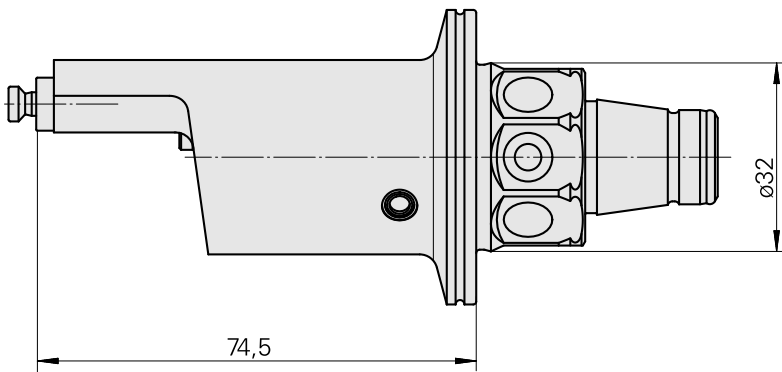

WFB 32-20 Horn 型号 B114, 左

Technical data

刀座附件类别
夹具
快换夹头

WFB 32-20
Horn 型号 B114, 左
Horn S-Mini

Documents

No downloads available for this product