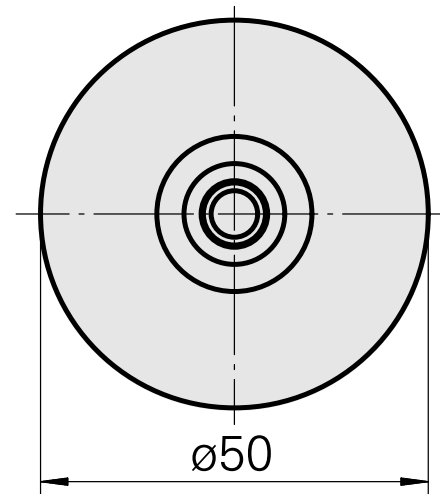

### Technical data

TH accessories category

WFB 32-20

Mounting

Shrink-fit mounting D8

Quick change inserts

shrink-fit mounting

10088358  
W9990566