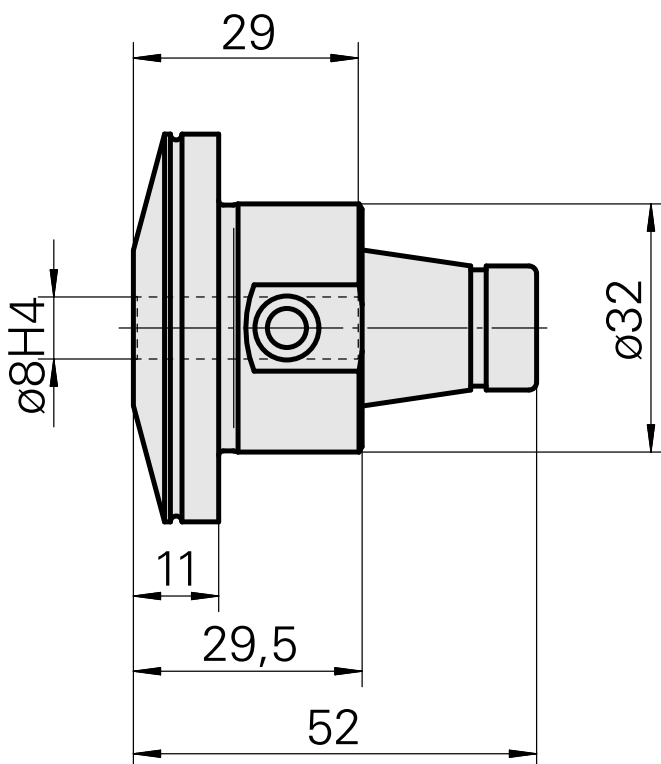

## WFB 32-20 Shrink-fit mounting D8

### Technical data

TH accessories category

WFB 32-20

Mounting

Shrink-fit mounting D8

Quick change inserts

shrink-fit mounting

10088358  
W9990566