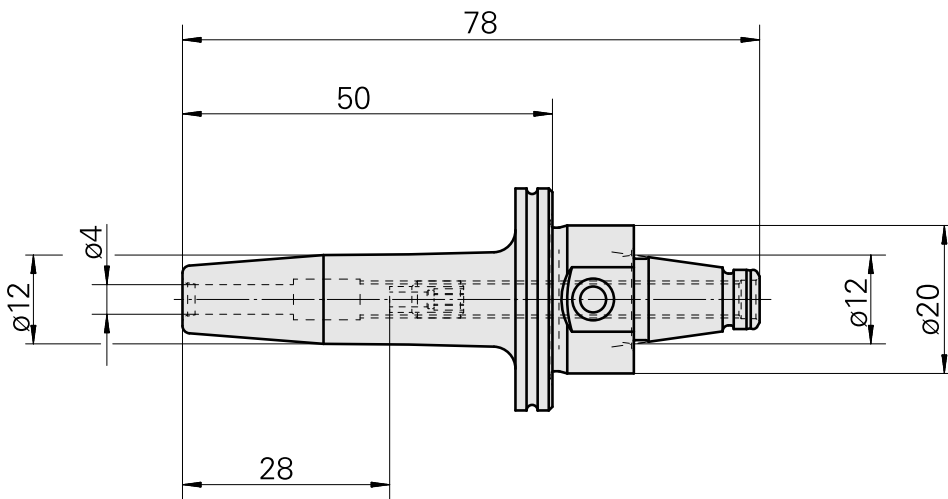

## WFB 20-12 Shrink-fit mounting D4

### Technical data

TH accessories category

WFB 20-12

Mounting

Shrink-fit mounting D4

Quick change inserts

shrink-fit mounting

### Other accessories

[Adjusting screw M 5x10](#)

Product ID : 10674886

Previous product ID : 326793

---