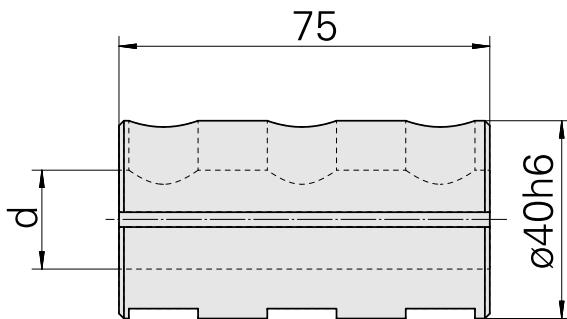

Mounting sleeve D40/ 20mm

Technical data

TH accessories category	Mounting sleeve
Mounting	D40
Tool mounting	20mm

Documents

No downloads available for this product