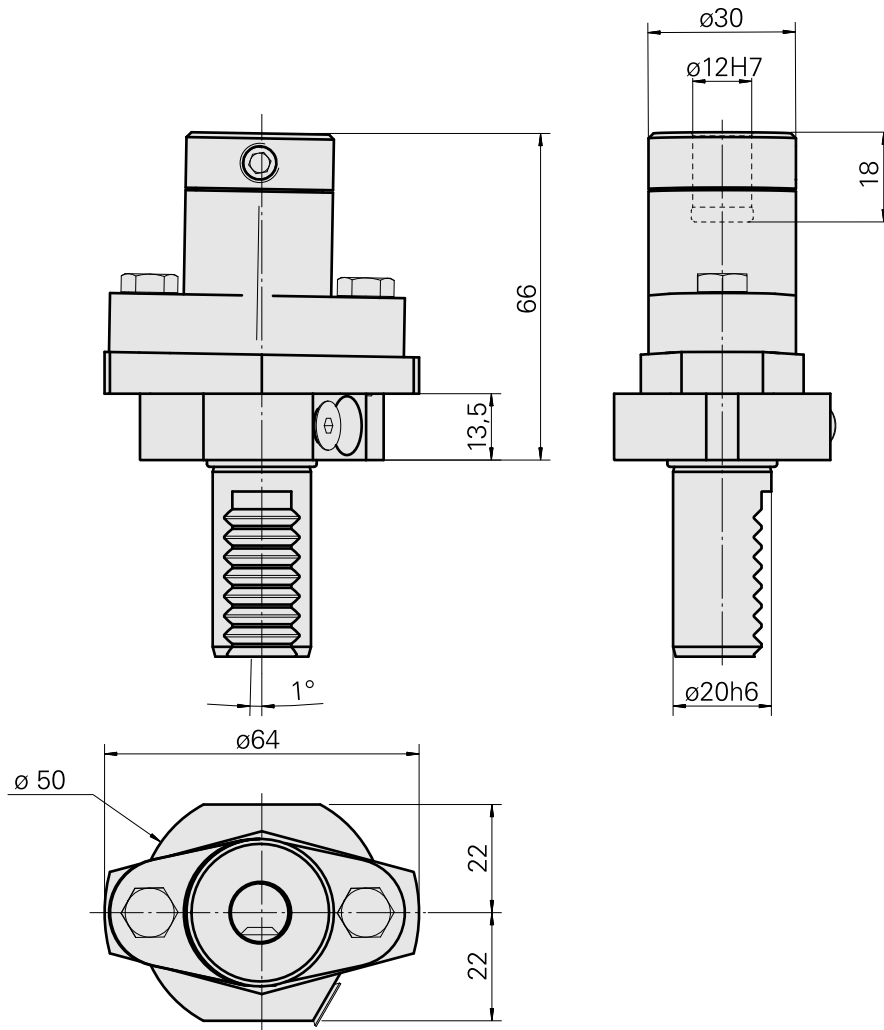

## Broachholder VDI 20 D12, rotating, live

### Technical data

Shank VDI	VDI 20
Drive	not live
Fixation VDI	none
Cooling	external
Pressure	20 bar
Mounting	D12
reversible 180°	no
X [mm]	66 (2.60")
Y [mm]	—
Z [mm]	—