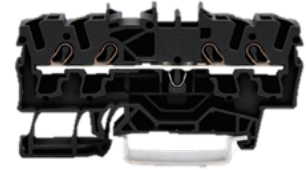

## Borne

### Technical data

<b>manufacturer product line</b>	Wago
<b>Electrical assemblies</b>	Terminal
<b>manufacturer product line</b>	Wago Serie 2001
<b>Length</b>	70 Millimeter
<b>Width</b>	5.2 Millimeter
<b>Height</b>	33 Millimeter
<b>Cross-section</b>	2.5 Square millimeter
<b>Number of wires/poles (ST)</b>	4 Piece
	BK - black