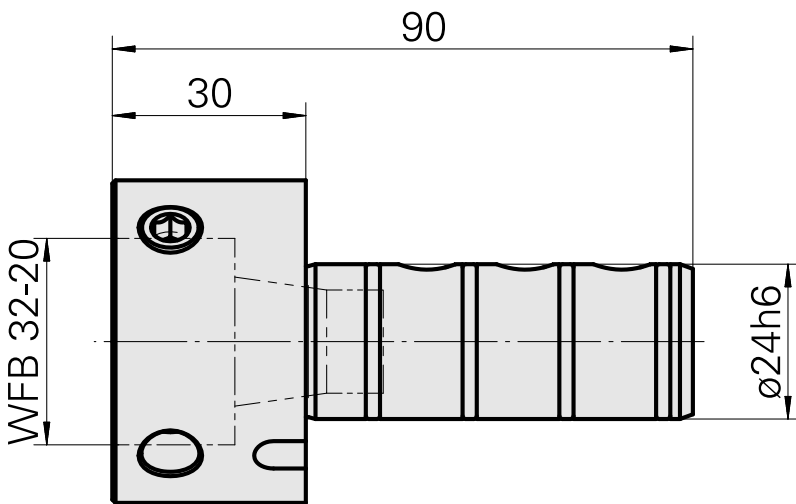

Mount WFB 32-20

Technical data

Drive	not live
Cooling	internal
Mounting	WFB 32-20
Pressure	80 bar
X [mm]	-
Y [mm]	-
Z [mm]	-
INDEX TRAUB products	ABC65 • TNK42/65 • TNL32-11 • TNL32

Documents

Product notes