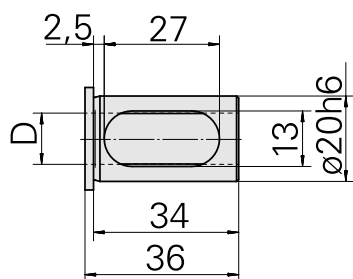

Mounting sleeve with collar D20/ 6mm

Technical data

| | |
|-------------------------|-----------------------------|
| TH accessories category | Mounting sleeve with collar |
| Mounting | D20 |
| Tool mounting | 6mm |