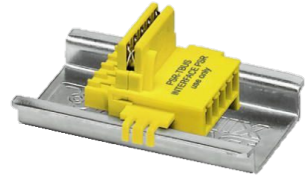

## Connector

### Technical data

电气组件  
防护等级

安全继电器  
IP20

No 3-side view is currently available for this product

10042478  
487456.7891

**INDEX**

---