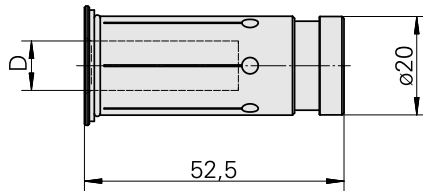

Reductions Hydraulic Expansion D20/ 16mm

Technical data

TH accessories category	Reductions Hydraulic Expansion
Mounting	D20
Tool mounting	16mm

Documents

No downloads available for this product