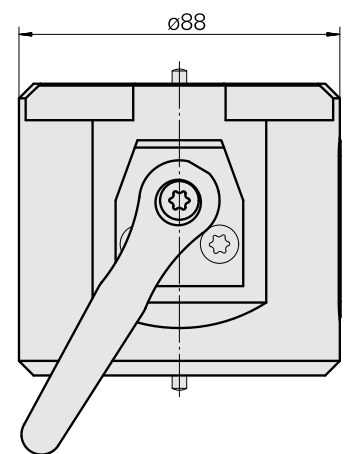

Adapter mounting aid Quill D36 (1.42 ")

Technical data

TH accessories category

Adapter mounting aid

Tool mounting

Quill D36 (1.42 ")

Documents

No downloads available for this product