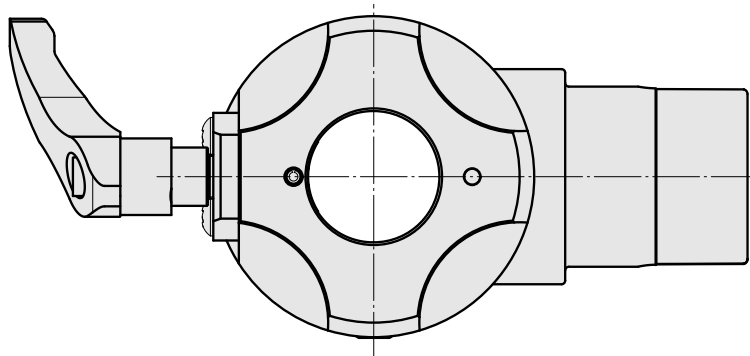

Adapter mounting aid Quill D36 (1.42 ")

Technical data

TH accessories category

Adapter mounting aid

Tool mounting

Quill D36 (1.42 ")

Documents

No downloads available for this product