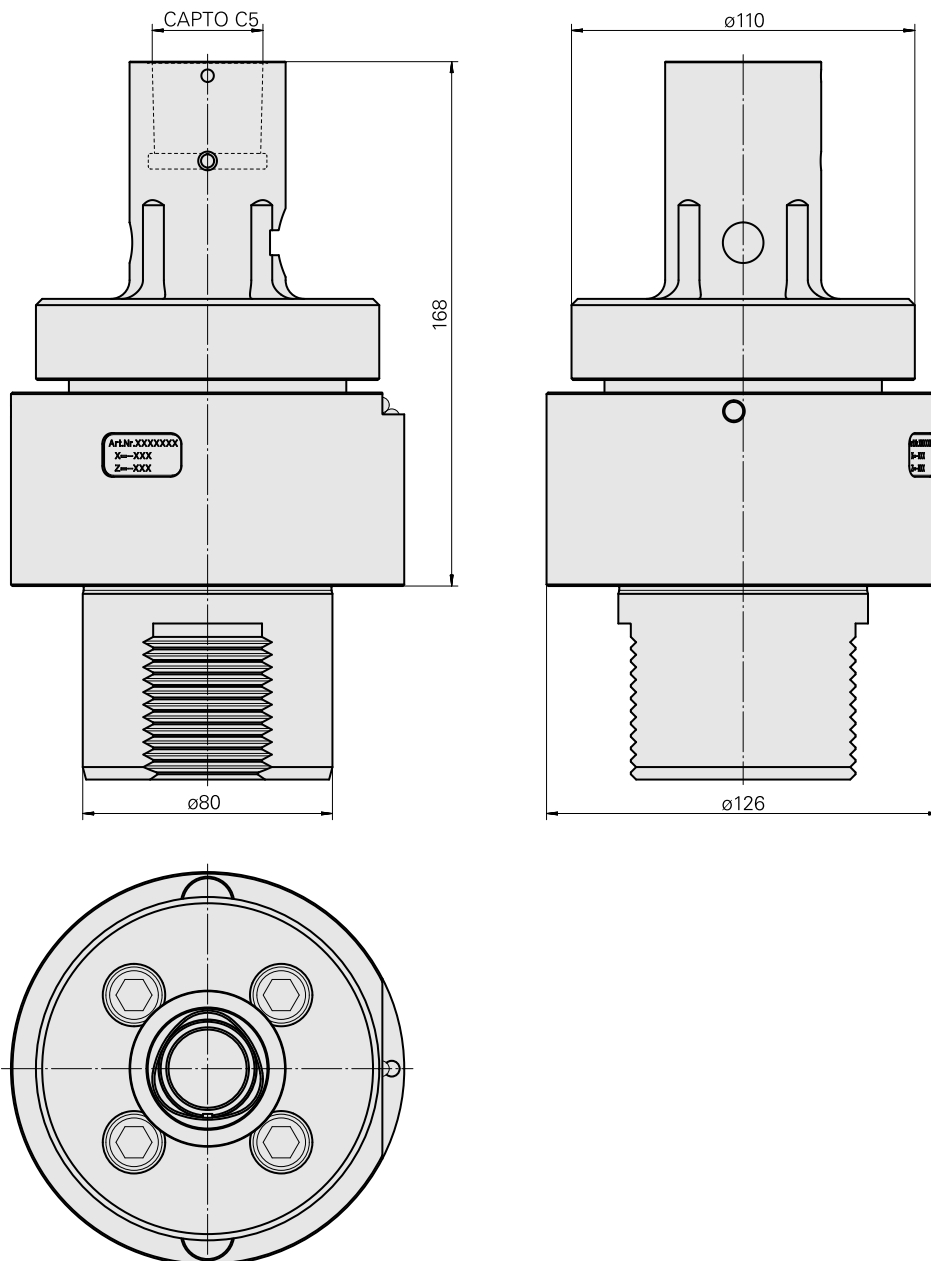

### Technical data

TH accessories category

Adapter for presetting units

Mounting

D80 for presetting devices

Tool mounting

CAPTO C5