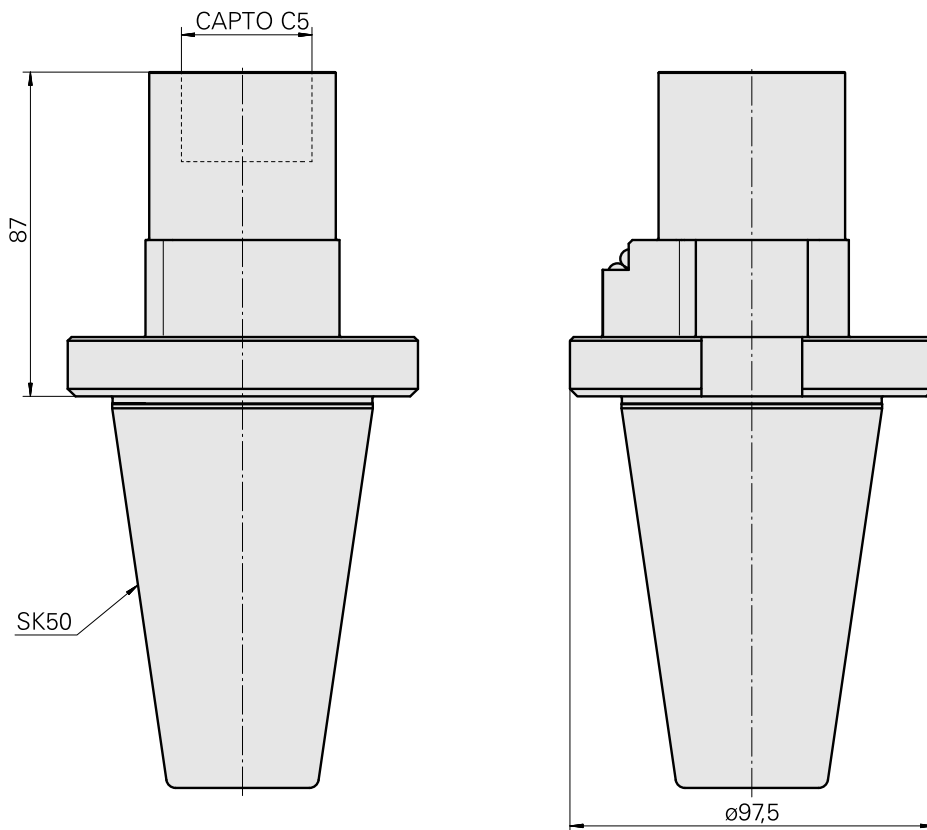

Presetting device

Technical features

TH accessories category

Adapter for presetting units

Mounting

SK50

Tool mounting

INDEX CAPTO C5