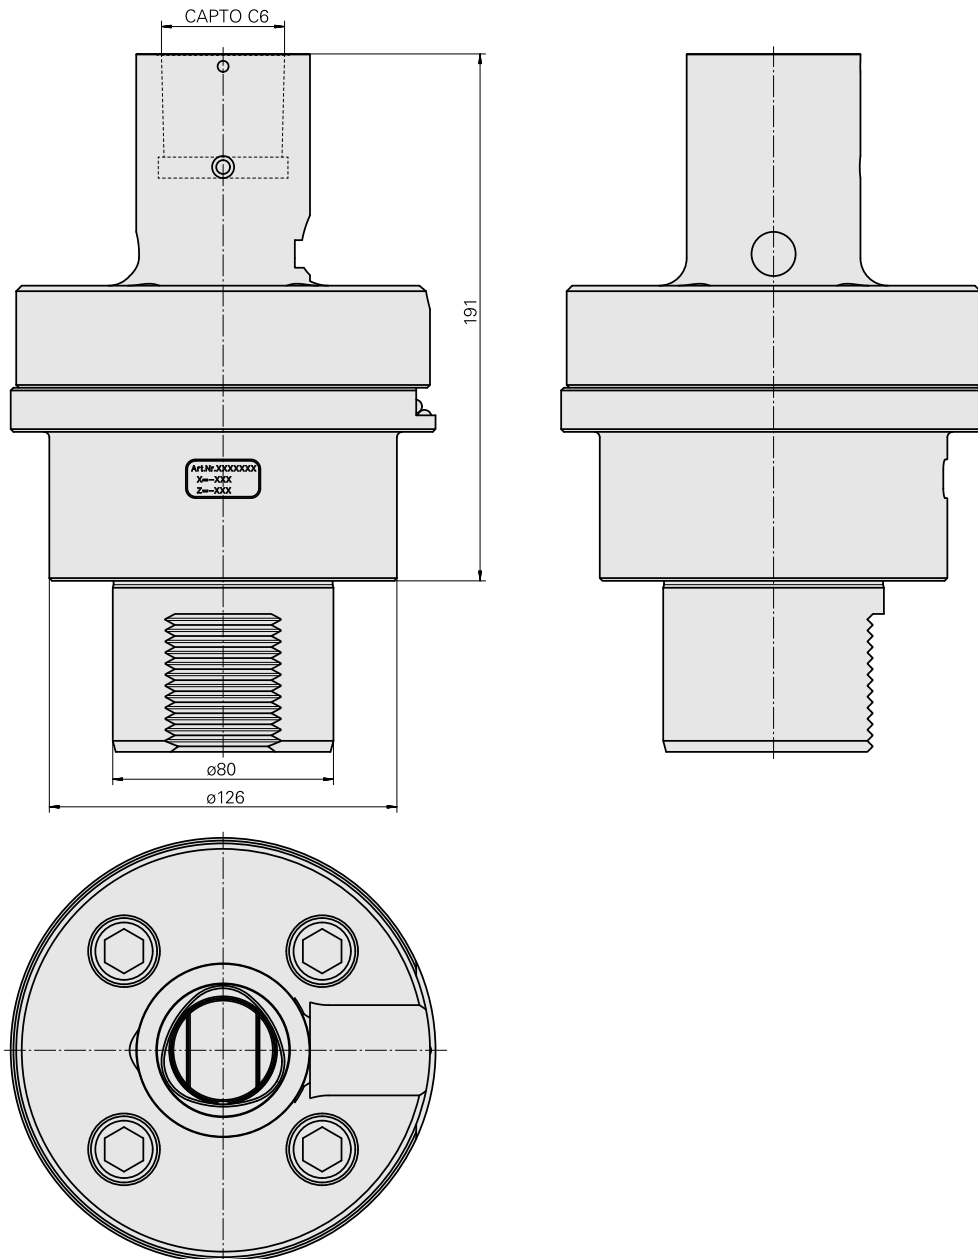

### Technical data

TH accessories category

Adapter for presetting units

Mounting

D80 for presetting devices

Tool mounting

CAPTO C6