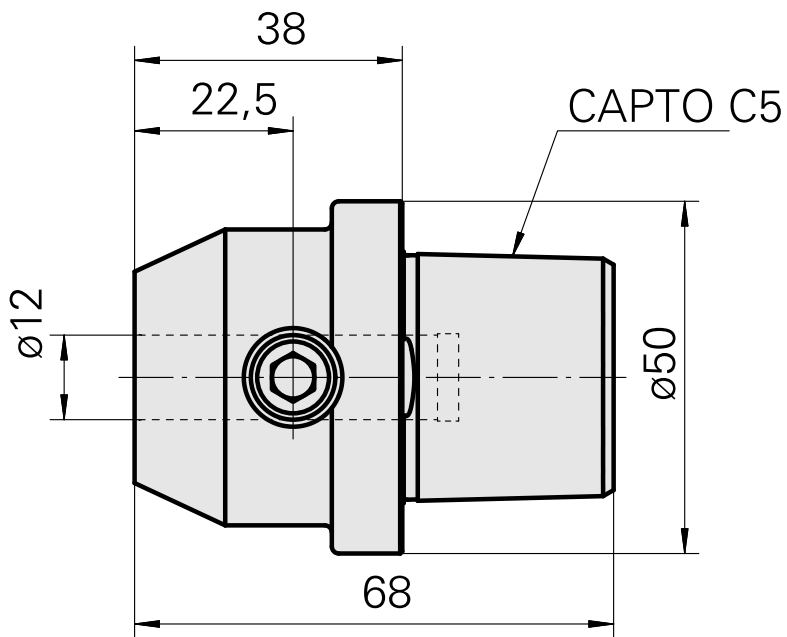

INDEX CAPTO C5 D12

Technical data

TH accessories category

INDEX CAPTO C5

Mounting

D12

Quick change inserts

Weldon mounting

Documents

No downloads available for this product

Accessories

Optional accessories

Other accessories

[Mounting sleeve with collar D12](#)

Product ID : 11060576

Previous product ID : W94280.21--

[Clamping sleeve D12](#)

Product ID : 10964938

Previous product ID : 993112.-----
