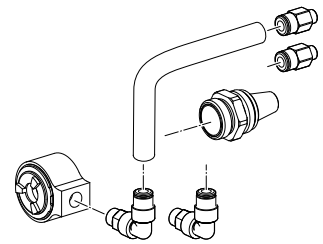

Clamping nut

Technical data

Mounting

ER20

Clamping nut type

Male thread

No 3-side view is currently available for this product

Documents