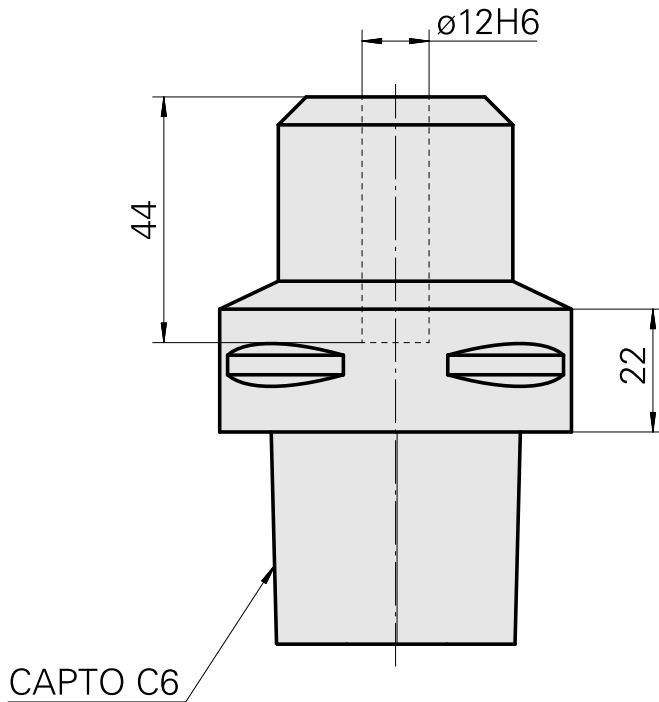

INDEX CAPTO C6 D12

Technical data

TH accessories category	INDEX CAPTO C6
Mounting	D12
Quick change inserts	Weldon mounting

Documents

No downloads available for this product

Accessories

Required for operation

[Coolant adapter kit](#)

Product ID : 10865732

Previous product ID : W00019.0109

TH accessories
category
Cooling lubricant
transfer set

Mounting
INDEX CAPTO C6

[Socket wrench](#)

Product ID : 12144844

Previous product ID :

TH accessories
category
Tool for KSS adapter

Mounting
INDEX CAPTO C6