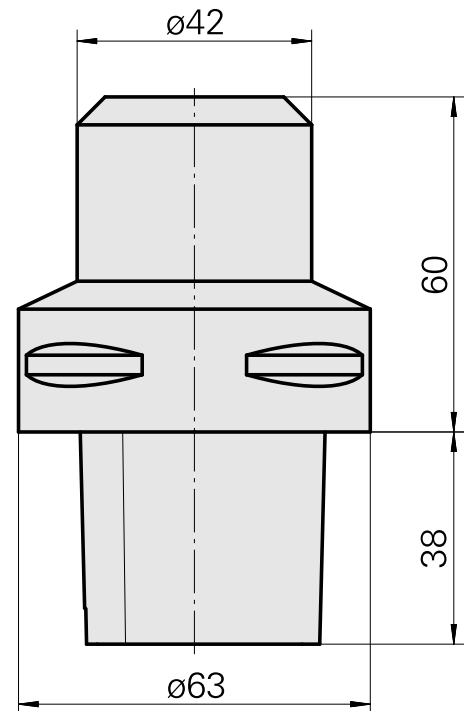

INDEX CAPTO C6 D12

Technical data

TH accessories category	INDEX CAPTO C6
Mounting	D12
Quick change inserts	Weldon mounting

Documents

No downloads available for this product

Accessories

Required for operation

[Coolant adapter kit](#)

Product ID : 10865732

Previous product ID : W00019.0109

TH accessories
category
Cooling lubricant
transfer set

Mounting
INDEX CAPTO C6

[Socket wrench](#)

Product ID : 12144844

Previous product ID :

TH accessories
category
Tool for KSS adapter

Mounting
INDEX CAPTO C6