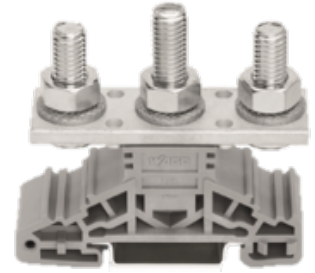

## Clip

### Technical data

<b>Electrical assemblies</b>	Terminal
<b>Length</b>	67 Millimeter
<b>Width</b>	22.8 Millimeter
<b>Height</b>	56.7 Millimeter
<b>Cross-section</b>	50 Square millimeter
<b>Number of wires/poles (ST)</b>	2 Piece
<b>Current</b>	150 Ampere
<b>Voltage</b>	1000 Volt
	GY - grey

No 3-side view is currently available for this product