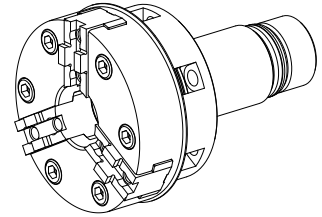

### Technical features

<b>INDEX TRAUB products</b>	MS22-6 • MS22-8
<b>Machining side</b>	Main spindle
<b>Ext. manufacturer product line</b>	KFD-HS80/3
<b>Spindle mounting</b>	IP46
<b>Ext. manufacturer product line</b>	Roehm

No 3-side view is currently available for this product