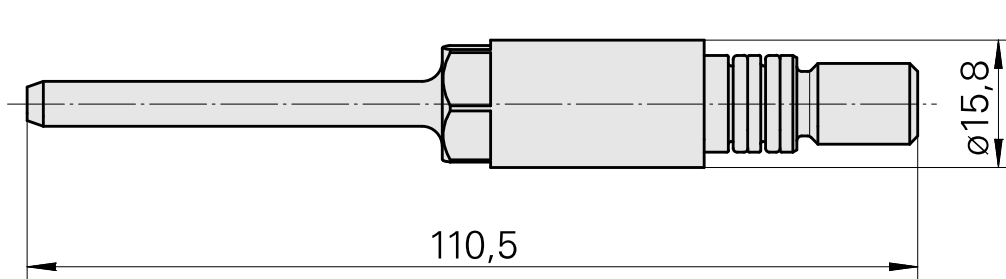

CL feeder, fixed TNL12.2, Back/front working unit

Technical data

There are currently no additional technical features stored for this product