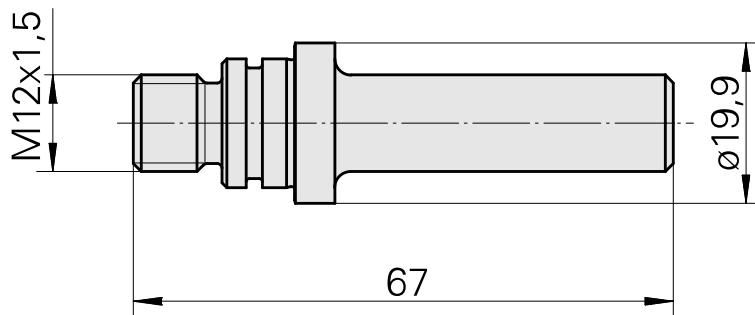

CL feeder, fixed TNL12.2, Back/front working unit

Technical data

There are currently no additional technical features stored for this product