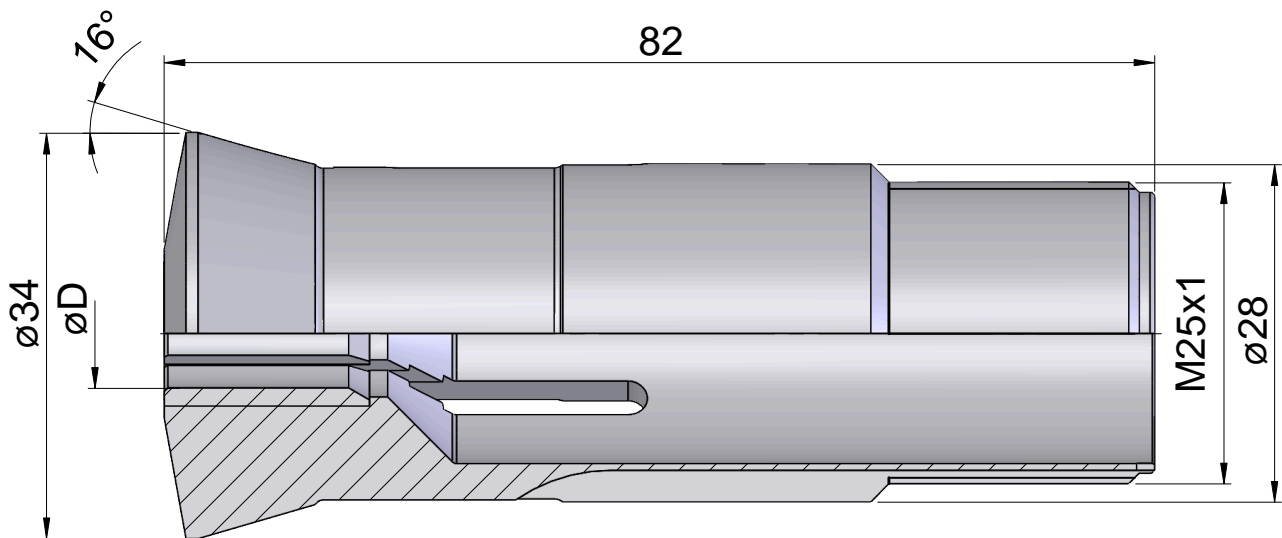

Guide bush T223 $\varnothing=14,00$

Technical features

Clamping device size	T223
Ext. manufacturer product line	
Clamping type	with carbide insert
Nominal diameter (mm)	14 Millimeter
Clamping method	External clamping
Collet design	adjustable
Collet version	S-slot
Ext. manufacturer product line	Schlenker