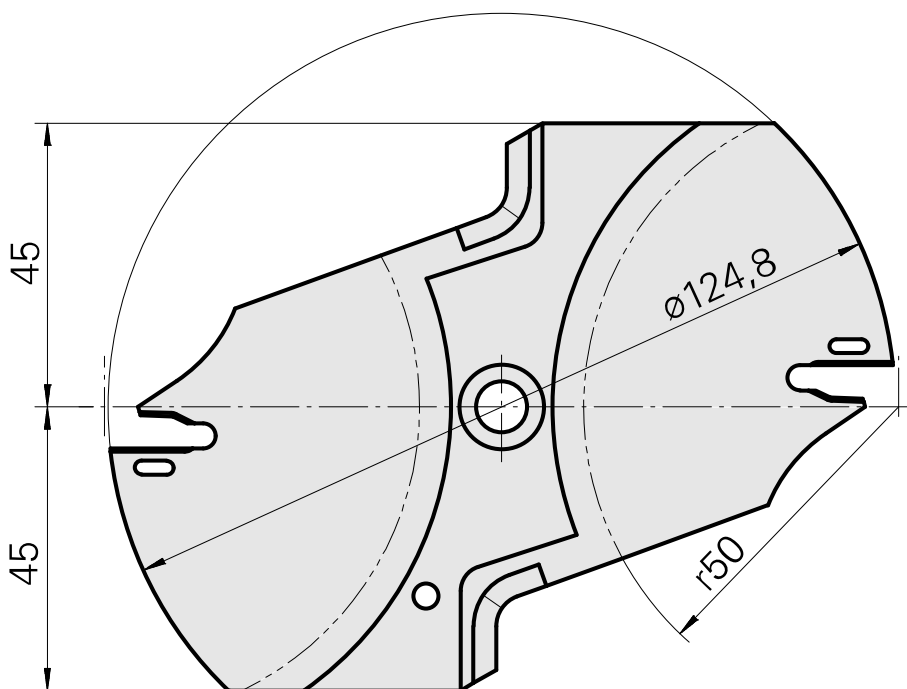

Technical data

TH accessories category

Cutting tools

Mounting

Löcher System

Documents

No downloads available for this product

Accessories