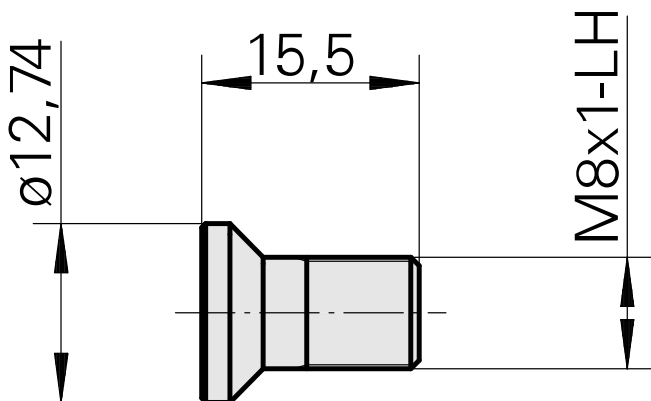

Screw M8x1-LH 15,5LG 1000.602.15,5L

Technical data

There are currently no additional technical features stored for this product

Documents

No downloads available for this product