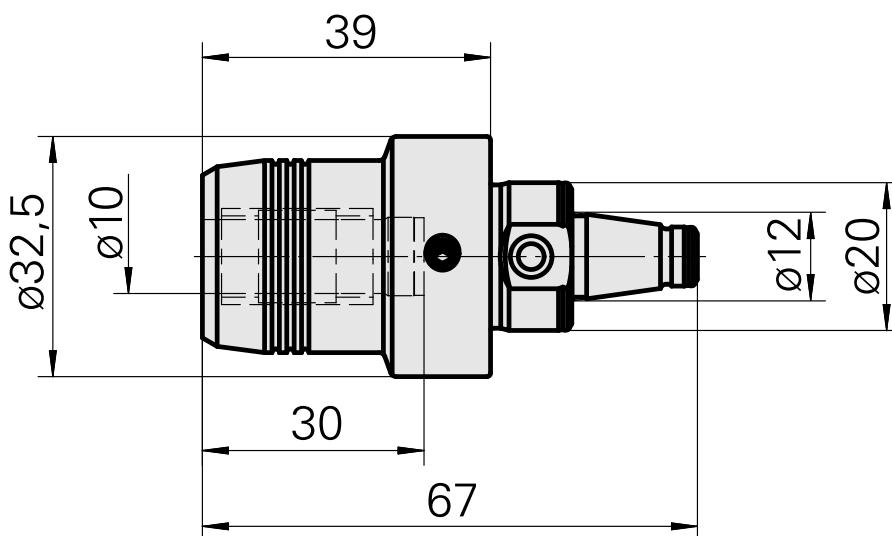

### Technical data

TH accessories category

WFB 20-12

Mounting

Hydraulic expansion chuck D10

Quick change inserts

hydraulic expan. mounting