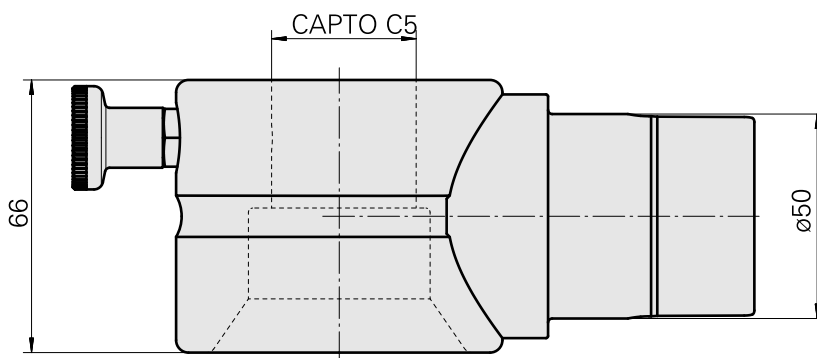

Adapter mounting aid INDEX CAPTO C5

Technical features

TH accessories category

Adapter mounting aid

Tool mounting

INDEX CAPTO C5

Documents

No downloads available for this product