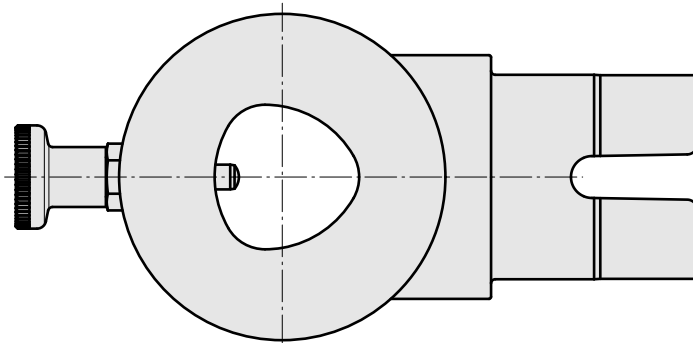

Adapter mounting aid INDEX CAPTO C5

Technical features

TH accessories category

Adapter mounting aid

Tool mounting

INDEX CAPTO C5

Documents

No downloads available for this product