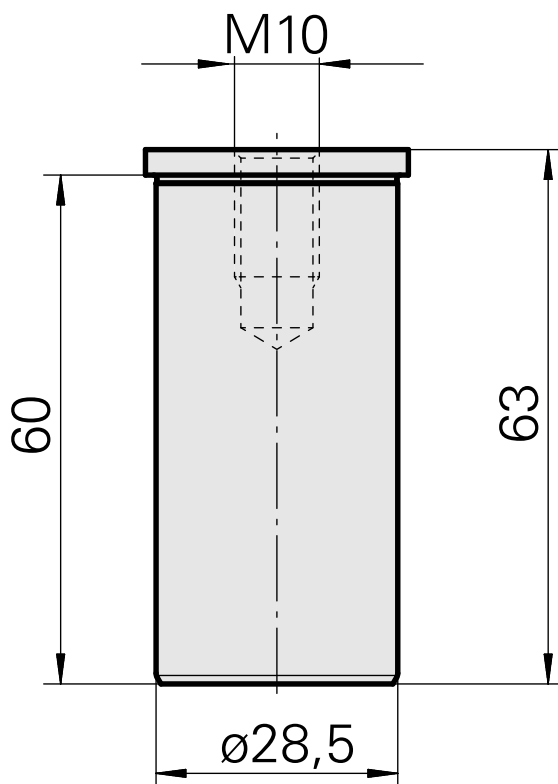

Blanking plug

Technical features

Drive	not live
Fixation MS	Clamping ring D28.5
X [mm]	-
Y [mm]	-
Z [mm]	-

Documents

No downloads available for this product