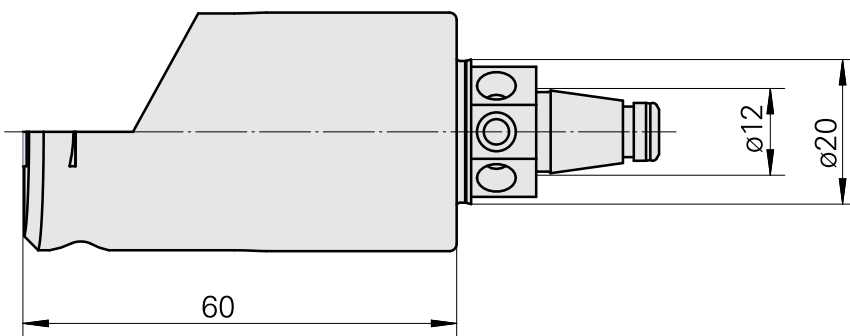

### Technical data

TH accessories category

WFB 20-12

Mounting

for VC.. 1103..

Quick change inserts

Turning tool holder