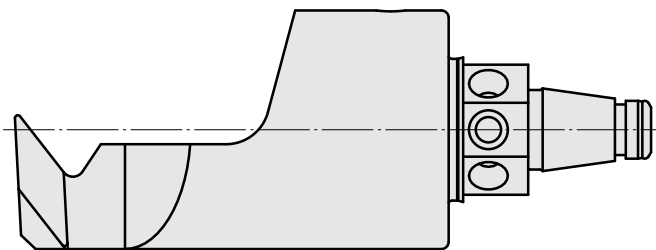

### Technical data

TH accessories category

WFB 20-12

Mounting

for VC.. 1103..

Quick change inserts

Turning tool holder