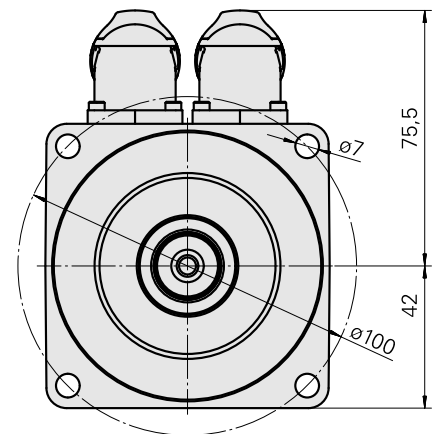

### Technical data

manufacturer product line	Kollmorgen
Electrical assemblies	Servomotor
manufacturer product line	AKM
Length	165.8 Millimeter
Width	84 Millimeter
Height	116 Millimeter
Voltage	600 Volt
Voltage type	AC~
(Nominal) speed (rpm)	6000 1/minute
Rated power W	1370 Watt
(Stall) torque [Nm]	3.53 Newton/meter
Plug connection/type	M23 (size 1 / encoder)
Encoder type	Increment
Brake	no – unbraked