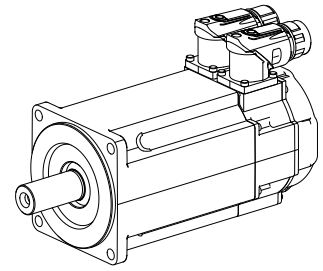

## AC-Motor 3,53Nm6000 600V

### Technical data

manufacturer product line	Kollmorgen
Electrical assemblies	Servomotor
manufacturer product line	AKM
Length	165.8 Millimeter
Width	84 Millimeter
Height	116 Millimeter
Voltage	600 Volt
Voltage type	AC~
(Nominal) speed (rpm)	6000 1/minute
Rated power W	1370 Watt
(Stall) torque [Nm]	3.53 Newton/meter
Plug connection/type	M23 (size 1 / encoder)
Encoder type	Increment
Brake	no – unbraked