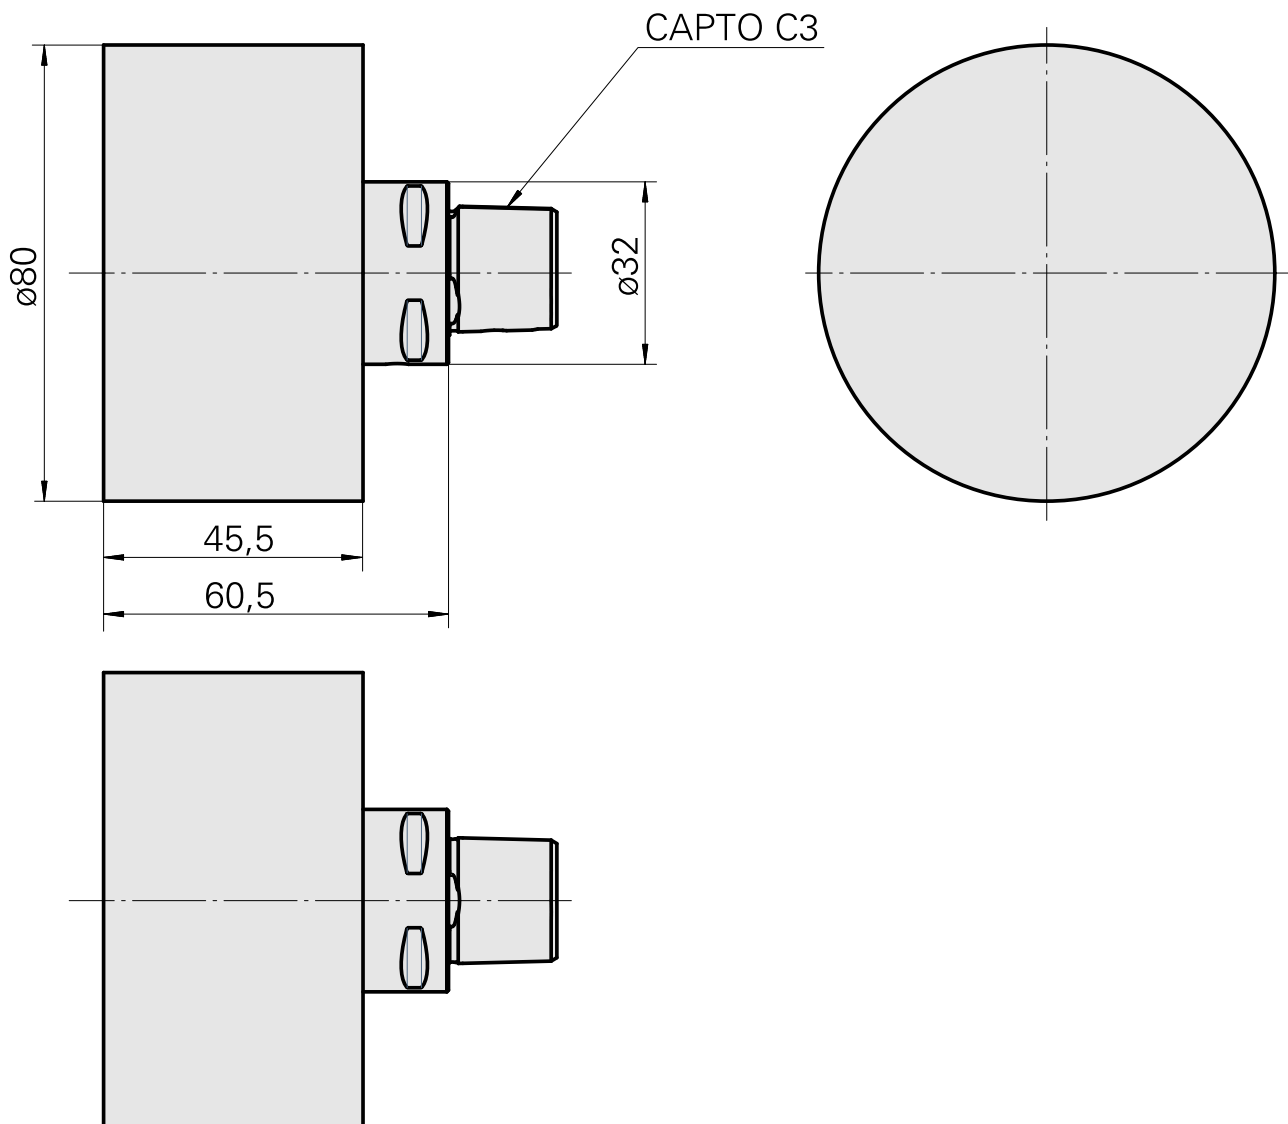

## INDEX CAPTO C3 D80x60

### Technical data

TH accessories category	INDEX CAPTO C3
Mounting	D80x60
Quick change inserts	Tool holder blank