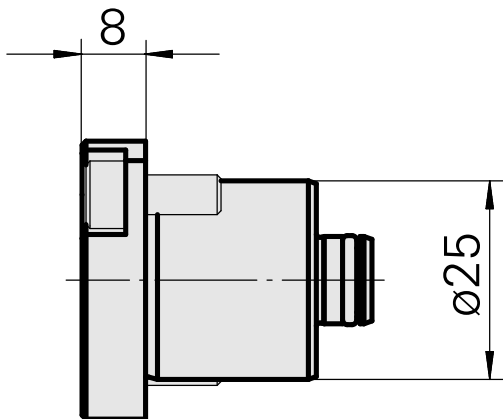

### Technical data

Shank KPS

Shank 25

Drive

not live

X [mm]

-

Y [mm]

-

Z [mm]

8 (0.31)

INDEX TRAUB products

TNL20 • TNL32-11 compact •  
TNL20-11 • TNL32 compact •  
TNK40.2-10 • TNL20.2 • TNK40.2

11080539  
W9991239

**INDEX**

---