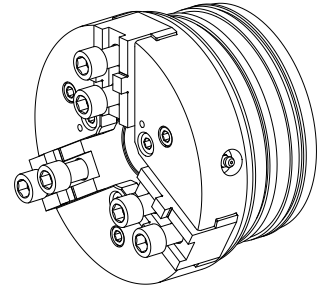

Chuck

Technical data

There are currently no additional technical features stored for this product

No 3-side view is currently available for this product

11068003
908127.4963

INDEX

Documents

No downloads available for this product