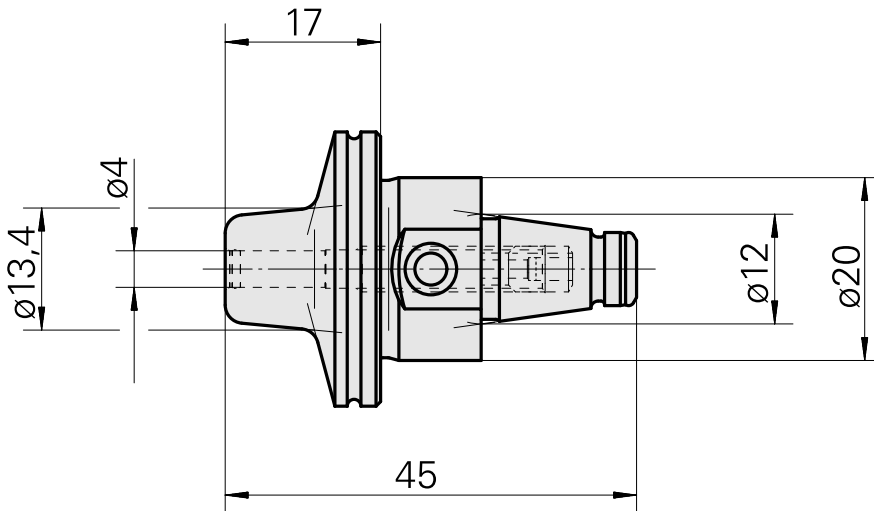

WFB 20-12 Shrink-fit mounting D4, 2-piece type

Technical data

TH accessories category

WFB 20-12

Mounting

Shrink-fit mounting D4

Quick change inserts

shrink-fit mounting

Documents

No downloads available for this product

Accessories

Optional accessories

Other accessories

[Adjusting screw M 5x10](#)

Product ID : 10674886

Previous product ID : 326793
