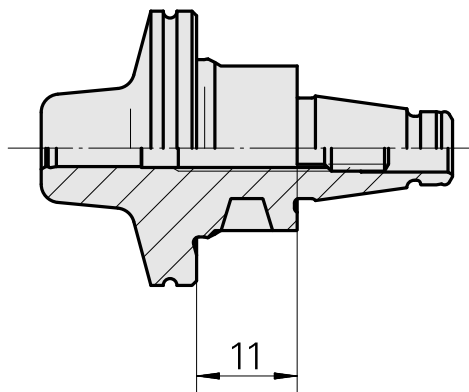

WFB 20-12 Shrink-fit mounting D4, 2-piece type

Technical data

TH accessories category

WFB 20-12

Mounting

Shrink-fit mounting D4

Quick change inserts

shrink-fit mounting

Documents

No downloads available for this product

Accessories

Optional accessories

Other accessories

[Adjusting screw M 5x10](#)

Product ID : 10674886

Previous product ID : 326793
